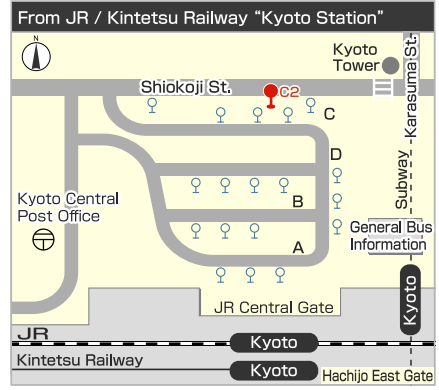

# Kyoto University, Graduate School of Engineering, Faculty of Engineering

Katsura Campus ( Kyoto daigaku-Katsura, Nishikyo-ku, Kyoto 615-8530 )

## [ Bus Stop Information ]

Katsura Station West Exit  
Bus Stop "Katsura Station West Exit" / 1  
City Bus West6(西6) "for Katsurazaka-Chuo"  
Keihan Kyoto Bus No. 20-20B "for Katsurazaka-Chuo"

Katsuragawa Station West Exit  
Bus Stop "Katsuragawa Station" / 2  
Yasaka Bus No.6 "for Katsurazaka-Chuo"

JR Kyoto Station JR Central Gate  
Bus Stop "Kyoto Station Bus Terminal" / C2  
Keihan Kyoto Bus No. 21-21A "for Katsurazaka-Chuo"