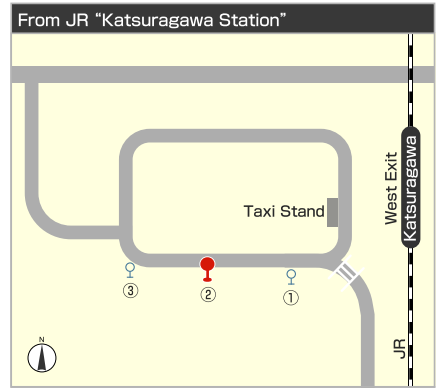

# Kyoto University, Graduate School of Engineering, Faculty of Engineering

Katsura Campus ( Kyoto daigaku-Katsura, Nishikyo-ku, Kyoto 615-8530 )

## [ Bus Stop Information ]

Katsura Station West Exit  
Bus Stop "Katsura Station West Exit" / 1  
City Bus West6(西6) "for Katsurazaka-Chuo"  
Keihan Kyoto Bus No. 20-20B "for Katsurazaka-Chuo"

Katsuragawa Station West Exit  
Bus Stop "Katsuragawa Station" / 2  
Yasaka Bus No.6 "for Katsurazaka-Chuo"

JR Kyoto Station JR Central Gate  
Bus Stop "Kyoto Station Bus Terminal" / C2  
Keihan Kyoto Bus No. 21-21A "for Katsurazaka-Chuo"