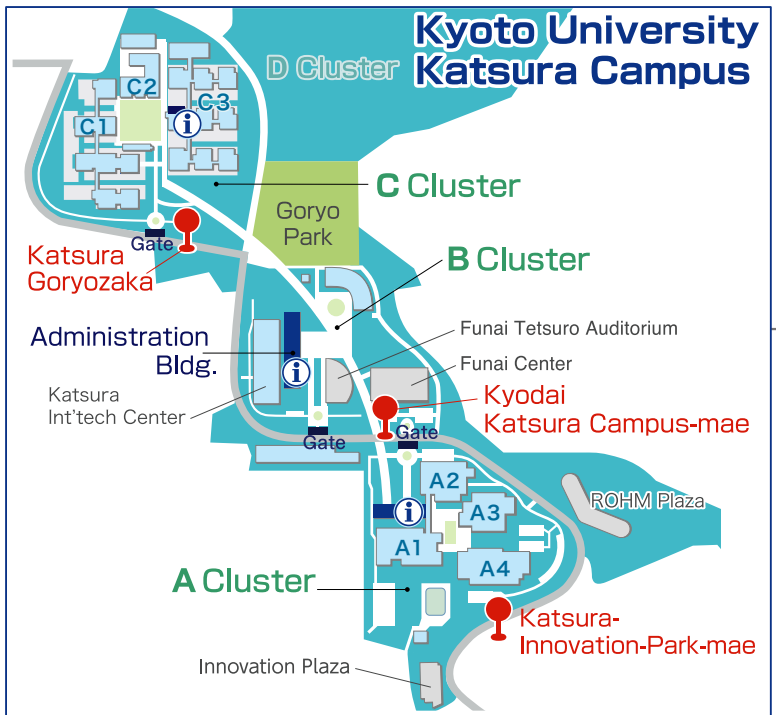

# Kyoto University, Graduate School of Engineering, Faculty of Engineering

Katsura Campus ( Kyoto daigaku-Katsura, Nishikyo-ku, Kyoto 615-8530 )

## [ Bus Stop Information ]

Katsura Station West Exit  
Bus Stop "Katsura Station West Exit" / 1  
City Bus West6(西6) "for Katsurazaka-Chuo"  
Keihan Kyoto Bus No. 20-20B "for Katsurazaka-Chuo"

Katsuragawa Station West Exit  
Bus Stop "Katsuragawa Station" / 2  
Yasaka Bus No.6 "for Katsurazaka-Chuo"

JR Kyoto Station JR Central Gate  
Bus Stop "Kyoto Station Bus Terminal" / C2  
Keihan Kyoto Bus No. 21-21A "for Katsurazaka-Chuo"