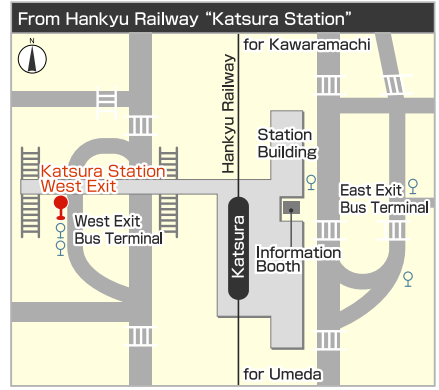

# Kyoto University, Graduate School of Engineering, Faculty of Engineering

Katsura Campus ( Kyoto daigaku-Katsura, Nishikyo-ku, Kyoto 615-8530 )

## [ Bus Stop Information ]

Katsura Station West Exit  
Bus Stop "Katsura Station West Exit" / 1  
City Bus West6(西6) "for Katsurazaka-Chuo"  
Keihan Kyoto Bus No. 20-20B "for Katsurazaka-Chuo"

Katsuragawa Station West Exit  
Bus Stop "Katsuragawa Station" / 2  
Yasaka Bus No.6 "for Katsurazaka-Chuo"

JR Kyoto Station JR Central Gate  
Bus Stop "Kyoto Station Bus Terminal" / C2  
Keihan Kyoto Bus No. 21-21A "for Katsurazaka-Chuo"