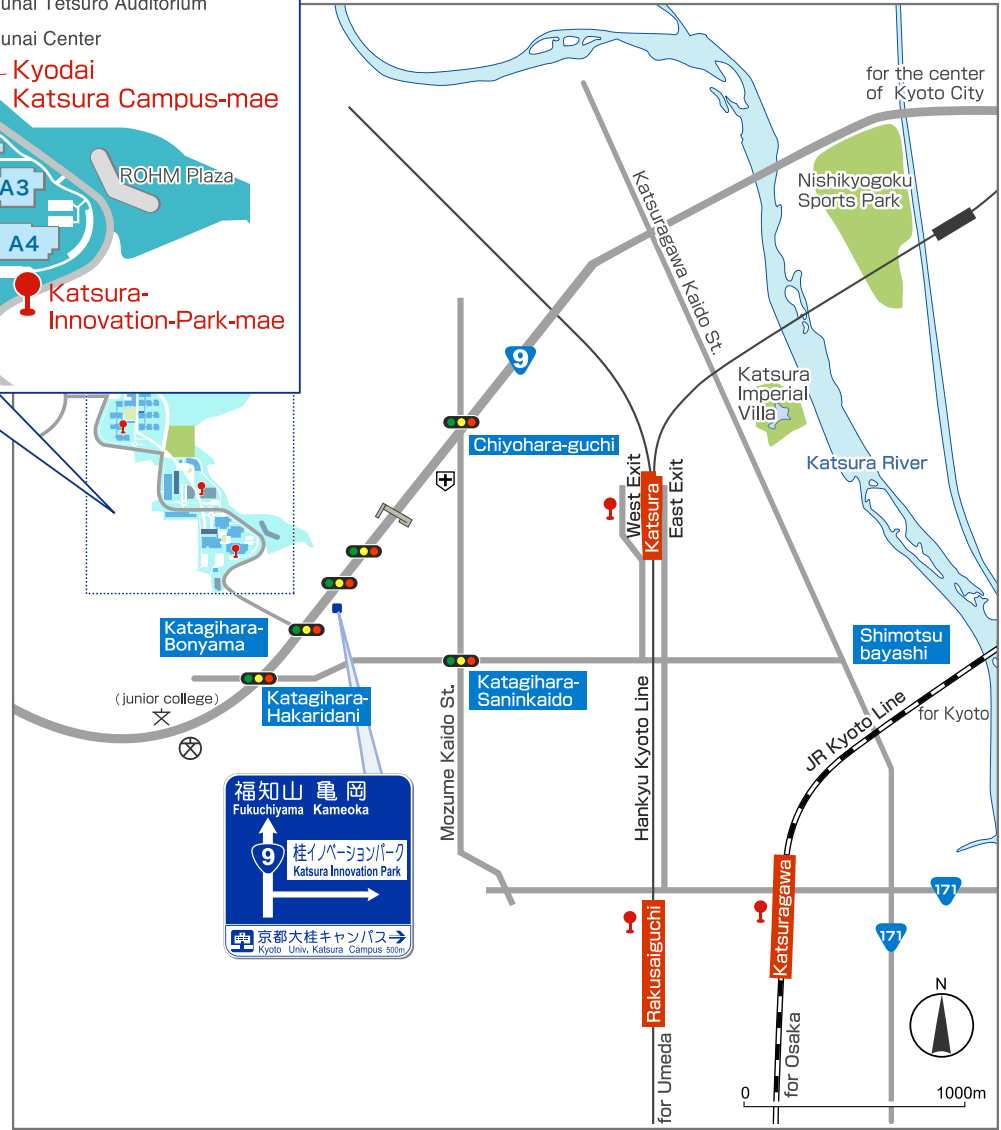

# Kyoto University, Graduate School of Engineering, Faculty of Engineering

Katsura Campus ( Kyoto daigaku-Katsura, Nishikyo-ku, Kyoto 615-8530 )

## [ Bus Stop Information ]

Katsura Station West Exit  
Bus Stop "Katsura Station West Exit" / 1  
City Bus West6(西6) "for Katsurazaka-Chuo"  
Keihan Kyoto Bus No. 20-20B "for Katsurazaka-Chuo"

Katsuragawa Station West Exit  
Bus Stop "Katsuragawa Station" / 2  
Yasaka Bus No.6 "for Katsurazaka-Chuo"

JR Kyoto Station JR Central Gate  
Bus Stop "Kyoto Station Bus Terminal" / C2  
Keihan Kyoto Bus No. 21-21A "for Katsurazaka-Chuo"